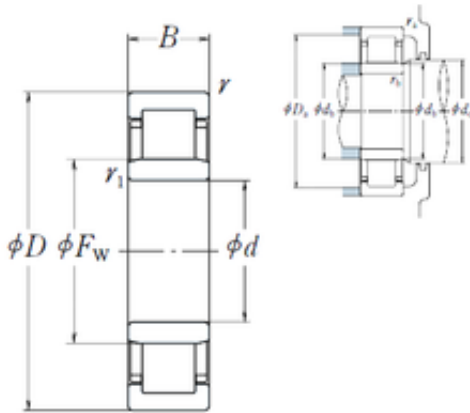

SBRG NSK NU240EM NU-Type

Bearing No. NU240EM

NU240EM Bearing 2D drawings and 3D CAD models

Size	200x360x58 mm
Bore Diameter	200 mm
Outer Diameter	360 mm
Width	58 mm
d	200 mm
Fw	243 mm
D	360 mm
B	58 mm
C	58 mm
r min.	4 mm
r1 min.	4 mm
da min.	216 mm
Da max.	344 mm
db max.	238 mm
db min	216 mm
ra max.	3 mm
rb max.	3 mm
S	2,2 mm
Weight	27,4 Kg
Basic dynamic load rating (C)	765 kN
Basic static load rating (C0)	1060 kN
(Grease) Lubrication Speed	1 700 r/min
Category	Bearings
Inventory	0.0
Manufacturer Name	NSK
Minimum Buy Quantity	N/A

Noyon Bearing Industrial Factory

Weight / Kilogram	26
Product Group	B04144
hidYobi	NU240EM
LangID	1
D_	360
Macha rpm	3200
B_	58
hidTable	ecat_NSCLDR
Oil rpm	2000
rb	3
mass	26.9
GRS rpm	1700
ra	3
db max	238
TSR rpm	1900
C0	1060
DE_	323
Prod_Type3	CRB_SR_NU
da	216
DA_	40
Z_	19
D_a max	344
yobi	NU240EM
dd min	261
C_conv	765000
ALPHA_	0
SDM_	283
r	4
dc min	247
KBRG	4145
SBRG	2
r1	4